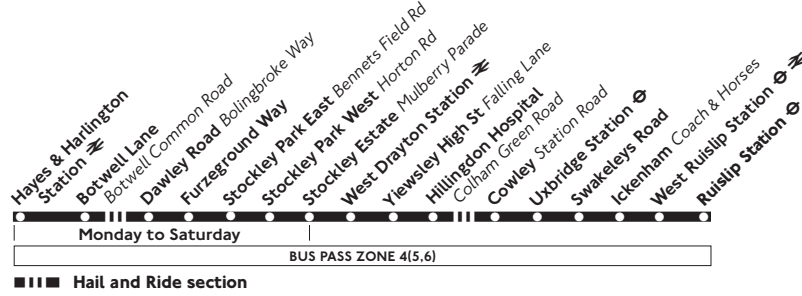

U1

Daily

Hayes - Uxbridge - Ruislip

Mondays to Fridays

Hayes & Harlington Station	---	---	---	---	0552	0607	0622	0637	0651	0703	0715	0727	0739	0753	0808	0823	0838	0853
Stockley Park Business Park	---	---	---	---	0559	0614	0629	0644	0658	0710	0722	0735	0750	0805	0820	0835	0850	0905
Stockley Estate Mulberry Parade	---	---	---	---	0603	0618	0633	0648	0702	0714	0726	0740	0755	0810	0825	0840	0855	0910
West Drayton Station	---	---	---	---	0608	0623	0638	0653	0707	0719	0731	0746	0801	0816	0831	0846	0901	0916
Hillingdon Hospital Colham Green Road	---	---	---	---	0615	0630	0645	0700	0714	0726	0740	0755	0810	0825	0840	0855	0910	0925
Cowley Station Road	---	---	---	---	0619	0634	0649	0704	0718	0730	0745	0800	0815	0830	0845	0900	0915	0930
Uxbridge Station	0525	0540	0555	0610	0625	0640	0655	0710	0724	0737	0752	0807	0822	0837	0852	0907	0922	0937
Ickenham Coach & Horses	0532	0547	0602	0617	0632	0647	0702	0717	0732	0747	0802	0817	0832	0847	0902	0917	0932	0947
Ruislip Station	0538	0553	0608	0623	0638	0653	0708	0723	0738	0753	0808	0823	0838	0853	0908	0923	0938	0953

Hayes & Harlington Station	0908	0923	0937	0951		06	21	36	51		1406	1421	1433	1445	1457	1510	1522	1536
Stockley Park Business Park	0920	0935	0947	0959	Then every	14	29	44	59		1414	1429	1441	1453	1505	1518	1532	1547
Stockley Estate Mulberry Parade	0925	0940	0952	1004	15 minutes,	19	34	49	04		1419	1434	1446	1458	1510	1524	1539	1554
West Drayton Station	0931	0946	0958	1010	at these	25	40	55	10		1425	1440	1452	1504	1516	1530	1545	1600
Hillingdon Hospital Colham Green Road	0940	0955	1007	1019	minutes	34	49	04	19	until	1434	1449	1501	1513	1525	1540	1555	1610
Cowley Station Road	0945	1000	1012	1024	past the	39	54	09	24		1439	1454	1506	1518	1530	1545	1600	1615
Uxbridge Station	0952	1007	1019	1031	hour	46	01	16	31		1446	1501	1513	1525	1538	1553	1608	1623
Ickenham Coach & Horses	1002	1017	1029	1041		56	11	26	41		1456	1511	1526	1539	1554	1609	1624	1639
Ruislip Station	1008	1023	1035	1047		02	17	32	47		1502	1517	1532	1547	1602	1617	1632	1647

Hayes & Harlington Station	1551	1606	1621	1636	1651	1706	1721	1736	1751	1806	1821	1836	1850	1910	1930	2000	2028	2058
Stockley Park Business Park	1602	1617	1632	1647	1702	1717	1732	1747	1802	1817	1832	1846	1900	1920	1940	2007	2035	2105
Stockley Estate Mulberry Parade	1609	1624	1639	1654	1709	1724	1739	1754	1809	1824	1838	1852	1906	1926	1946	2011	2039	2109
West Drayton Station	1615	1630	1645	1700	1715	1730	1745	1800	1815	1830	1844	1858	1912	1932	1952	2016	2044	2114
Hillingdon Hospital Colham Green Road	1625	1640	1655	1710	1725	1740	1755	1810	1825	1839	1853	1907	1921	1941	2001	2023	2051	2121
Cowley Station Road	1630	1645	1700	1715	1730	1745	1800	1815	1830	1843	1857	1911	1925	1945	2005	2027	2055	2125
Uxbridge Station	1638	1653	1708	1723	1738	1753	1808	1823	1837	1850	1904	1918	1932	1952	2011	2033	2101	2131
Ickenham Coach & Horses	1654	1709	1724	1739	1754	1809	1824	1839	1849	1902	1916	1930	1944	2004	2018	2040	2108	2138
Ruislip Station	1702	1717	1732	1747	1802	1817	1832	1845	1855	1908	1922	1936	1950	2010	2024	2046	2114	2144