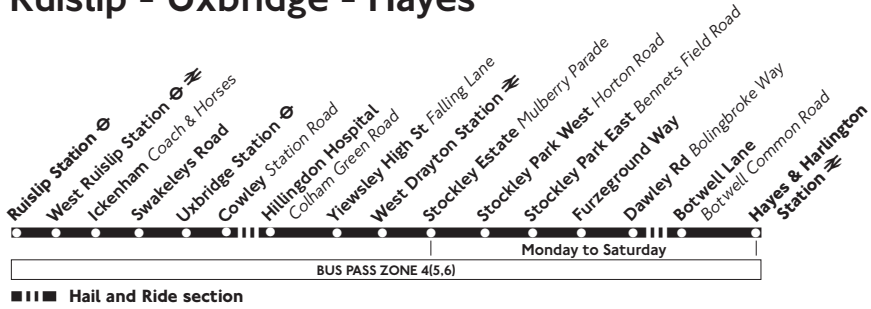

U1

Daily

Ruislip - Uxbridge - Hayes

Mondays to Fridays																			
Ruislip Station	0544	0559	0614	0629	0643	---	0657	0710	0723	---	0736	0750	0805	0820	0836	0851	0907	0923	
Ickenham Coach & Horses	0550	0605	0620	0635	0649	---	0703	0716	0729	---	0742	0757	0812	0827	0843	0858	0914	0930	
Uxbridge Station	0558	0613	0628	0643	0657	0704	0711	0724	0739	0750	0802	0817	0832	0847	0903	0918	0934	0947	
Cowley Station Road	0604	0619	0634	0649	0703	0710	0717	0730	0745	0758	0810	0825	0840	0855	0911	0926	0940	0953	
Hillingdon Hospital Colham Green Road	0608	0623	0638	0653	0707	0714	0721	0735	0750	0803	0815	0830	0845	0900	0916	0931	0944	0957	
West Drayton Station	0615	0630	0645	0700	0714	0721	0729	0744	0759	0812	0824	0839	0854	0909	0925	0940	0953	1006	
Stockley Estate Mulberry Parade	0619	0634	0649	0704	0718	0725	0735	0750	0805	0818	0830	0845	0900	0915	0931	0945	0958	1011	
Stockley Park Business Park	0623	0638	0653	0708	0722	0732	0744	0759	0814	0827	0839	0854	0909	0924	0937	0950	1003	1016	
Hayes & Harlington Station	0631	0646	0701	0716	0730	0743	0756	0811	0826	0839	0851	0906	0921	0936	0949	1002	1015	1028	
Ruislip Station	0939	0955	1010	1025	1040	1055			10	25	40	55	1410	1425	1440	1452	1504	1516	
Ickenham Coach & Horses	0946	1002	1017	1032	1047	1102	Then every		17	32	47	02	1417	1432	1447	1459	1511	1523	
Uxbridge Station	1000	1013	1026	1041	1056	1111	15 minutes,		26	41	56	11	1426	1441	1456	1508	1520	1532	
Cowley Station Road	1006	1019	1032	1047	1102	1117	at these		32	47	02	17	1432	1447	1502	1514	1526	1540	
Hillingdon Hospital Colham Green Road	1010	1023	1036	1051	1106	1121	minutes		36	51	06	21	until	1436	1451	1506	1518	1532	1547
West Drayton Station	1019	1032	1045	1100	1115	1130	past the		45	00	15	30	1445	1500	1515	1529	1544	1559	
Stockley Estate Mulberry Parade	1024	1037	1050	1105	1120	1135	hour		50	05	20	35	1450	1505	1520	1535	1550	1605	
Stockley Park Business Park	1029	1042	1055	1110	1125	1140			55	10	25	40	1455	1510	1525	1540	1555	1610	
Hayes & Harlington Station	1041	1054	1107	1122	1137	1152			07	22	37	52	1507	1522	1537	1552	1607	1622	
Ruislip Station	1529	1544	1559	1614	1629	1644	1659	1714	1729	1744	1759	1814	1829	1844	1859	1905	1925	1935	
Ickenham Coach & Horses	1538	1553	1608	1623	1638	1653	1708	1723	1738	1753	1808	1823	1838	1851	1906	1912	1932	1942	
Uxbridge Station	1547	1602	1617	1632	1647	1702	1717	1732	1747	1802	1817	1832	1847	1900	1915	1921	1941	1951	
Cowley Station Road	1555	1610	1625	1640	1655	1710	1725	1740	1755	1810	1825	1840	1855	1908	1923	---	1949	---	
Hillingdon Hospital Colham Green Road	1602	1617	1632	1647	1702	1717	1732	1747	1802	1817	1832	1847	1900	1913	1928	---	1954	---	
West Drayton Station	1614	1629	1644	1659	1714	1729	1744	1759	1814	1829	1844	1857	1909	1922	1937	---	2003	---	
Stockley Estate Mulberry Parade	1620	1635	1650	1705	1720	1735	1750	1805	1820	1835	1850	1902	1914	1927	1942	---	2007	---	
Stockley Park Business Park	1625	1640	1655	1710	1725	1740	1755	1810	1825	1840	1854	1906	1918	1931	1946	---	2011	---	
Hayes & Harlington Station	1637	1652	1707	1722	1737	1752	1807	1822	1837	1852	1904	1916	1928	1941	1956	---	2019	---	
Ruislip Station	1945	1955	2025	2030	2055	2125	2155	2225	2255	2325	2355	0025							
Ickenham Coach & Horses	1952	2002	2031	2036	2101	2131	2201	2231	2301	2331	0001	0031							
Uxbridge Station	2001	2010	2039	2044	2109	2139	2209	2239	2309	2339	0009	0039							
Cowley Station Road	---	2016	2045	---	2115	2145	2215	2245	2315	2345	---	---							
Hillingdon Hospital Colham Green Road	---	2020	2049	---	2119	2149	2219	2249	2319	2349	---	---							
West Drayton Station	---	2027	2056	---	2126	2156	2226	2256	2326	2356	---	---							
Stockley Estate Mulberry Parade	---	2031	2100	---	2130	2200	2230	2300	2330	2400	---	---							
Stockley Park Business Park	---	2035	2104	---	2134	2204	2234	2304	2334	0004	---	---							
Hayes & Harlington Station	---	2043	2112	---	2142	2212	2242	2312	2342	0012	---	---							
Saturdays (also Good Friday)																			
Ruislip Station	0544	0614	0644	0710	0730	0750	0810	0830	0844	0858	0912	0926	0940	Then every	55	10	25	40	1655
Ickenham Coach & Horses	0550	0620	0650	0716	0736	0756	0816	0836	0850	0904	0918	0932	0947	every	02	17	32	47	1702
Uxbridge Station	0558	0628	0658	0724	0744	0804	0824	0844	0858	0912	0926	0941	0956	15 mins,	11	26	41	56	u 1711
Cowley Station Road	0604	0634	0704	0730	0750	0810	0830	0850	0904	0918	0932	0947	1002	at	17	32	47	02	n 1717
Hillingdon Hospital Colham Green Road	0608	0638	0708	0734	0754	0814	0834	0854	0908	0922	0936	0951	1006	these	21	36	51	06	t 1721
West Drayton Station	0615	0645	0715	0741	0801	0821	0841	0901	0916	0930	0945	1000	1015	mins	30	45	00	15	i 1730
Stockley Estate Mulberry Parade	0619	0649	0719	0745	0805	0825	0845	0905	0921	0935	0950	1005	1020	past	35	50	05	20	l 1735
Stockley Park East Bennets Field Road	0623	0653	0723	0749	0809	0829	0849	0909	0926	0940	0955	1010	1025	the	40	55	10	25	1740
Hayes & Harlington Station	0631	0701	0731	0757	0817	0837	0857	0917	0937	0952	1007	1022	1037	hour	52	07	22	37	1752
Ruislip Station	1715	1735	1740	1755	1810	1825	1855	1905	1925	1955			25	55					2325 2355 0025
Ickenham Coach & Horses	1722	1742	1747	1802	1817	1832	1901	1911	1931	2001			31	01					2331 0001 0031
Uxbridge Station	1731	1751	1756	1811	1826	1841	1909	1919	1939	2009	Then every		39	09					2339 0009 0039
Cowley Station Road	1737	1757	---	1817	---	1847	1915	---	1945	2015	30 minutes,		45	15					2345
Hillingdon Hospital Colham Green Road	1741	1801	---	1821	---	1851	1919	---	1949	2019	at these		49	19	until				2349
West Drayton Station	1750	1810	---	1830	---	1859	1926	---	1956	2026	minutes		56	26					2356
Stockley Estate Mulberry Parade	1755	1815	---	1835	---	1903	1930	---	2000	2030	past the		00	30					2400
Stockley Park East Bennets Field Road	1800	1820	---	1840	---	1907	1934	---	2004	2034	hour		04	34					0004
Hayes & Harlington Station	1812	1832	---	1850	---	1915	1942	---	2012	2042			12	42					0012
Sundays and other Public Holidays																			
Ruislip Station	0825	0855	0925	0955	Then every	25	55	1625	1655	Then every	25	55	2325	2355	0025				
Ickenham Coach & Horses	0831	0901	0931	1001	30 minutes,	31	01	1631	1701	30 minutes,	31	01	2331	0001	0031				
Uxbridge Station	0839	0909	0939	1010	at these	40	10	1640	1709	at these	39	09	2339	0009	0039				
Cowley Station Road	0845	0915	0945	1017	minutes	47	17	until	1647	1715	minutes	45	15	until	2345	---	---	---	---
Hillingdon Hospital Colham Green Road	0849	0919	0949	1022	past the	52	22	1652	1719	past the	49	19	2349	---	---	---	---	---	---
West Drayton Station	0856	0926	0956	1029	hour	59	29	1659	1726	hour	56	26	2356	---	---	---	---	---	---
Stockley Estate Mulberry Parade	0900	0930	1000	1033		03	33	1703	1730		00	30	2400	---	---	---	---	---	---